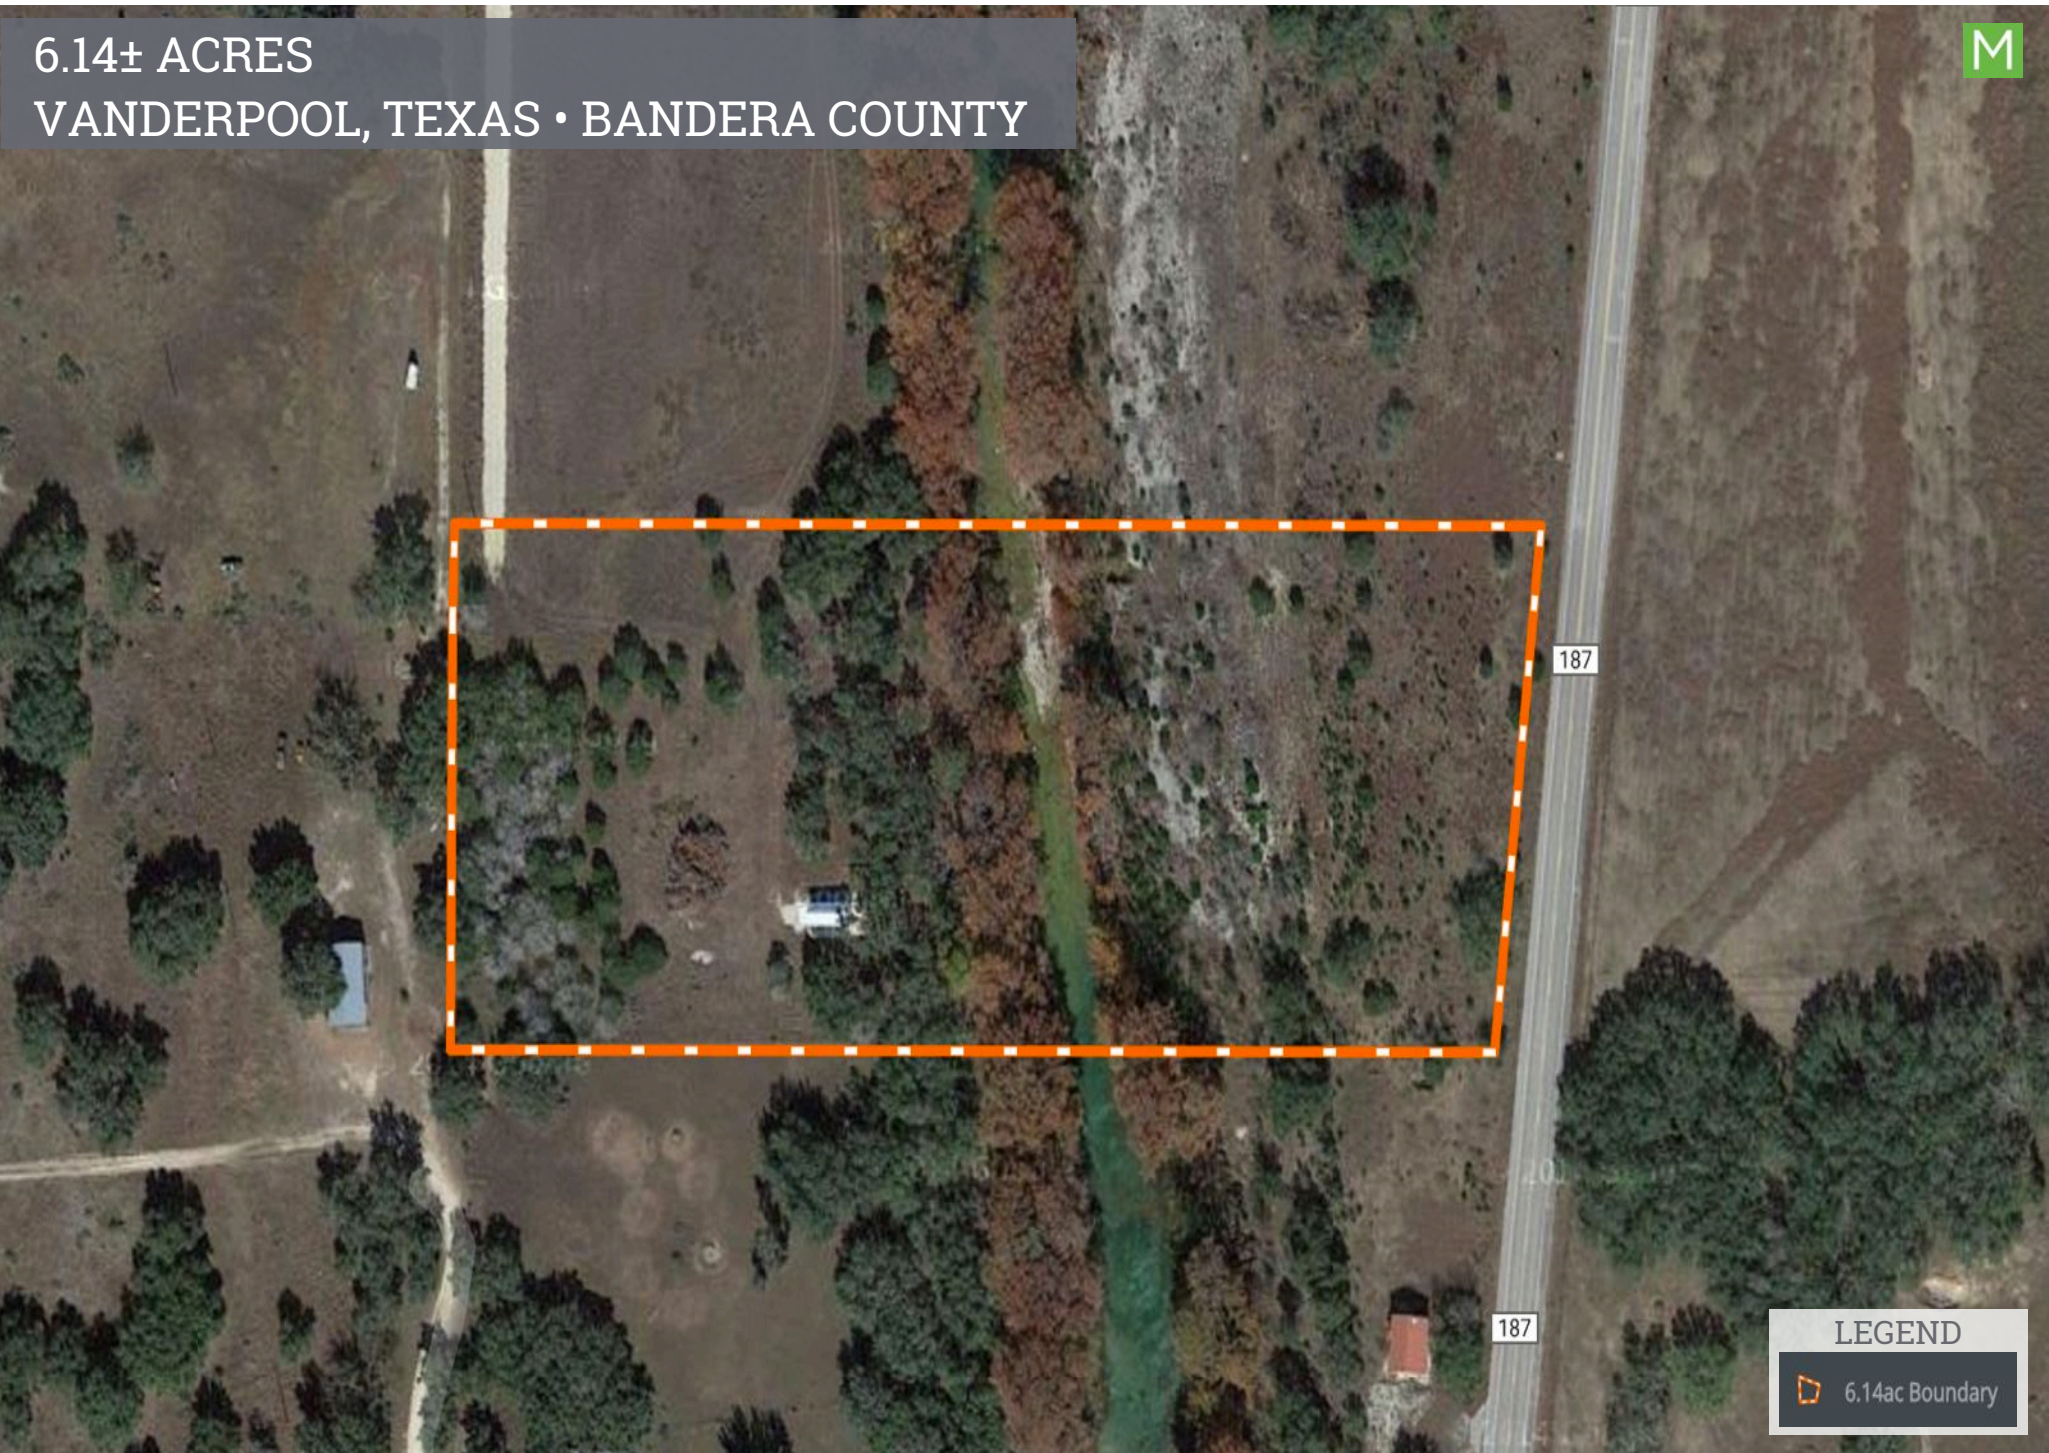

6.14± ACRES
VANDERPOOL, TEXAS • BANDERA COUNTY

LEGEND

 6.14ac Boundary

Lines and Acreage on aerial are approximate and may not represent exact boundary lines. Property is subject to survey.

BowndsRealtors.com