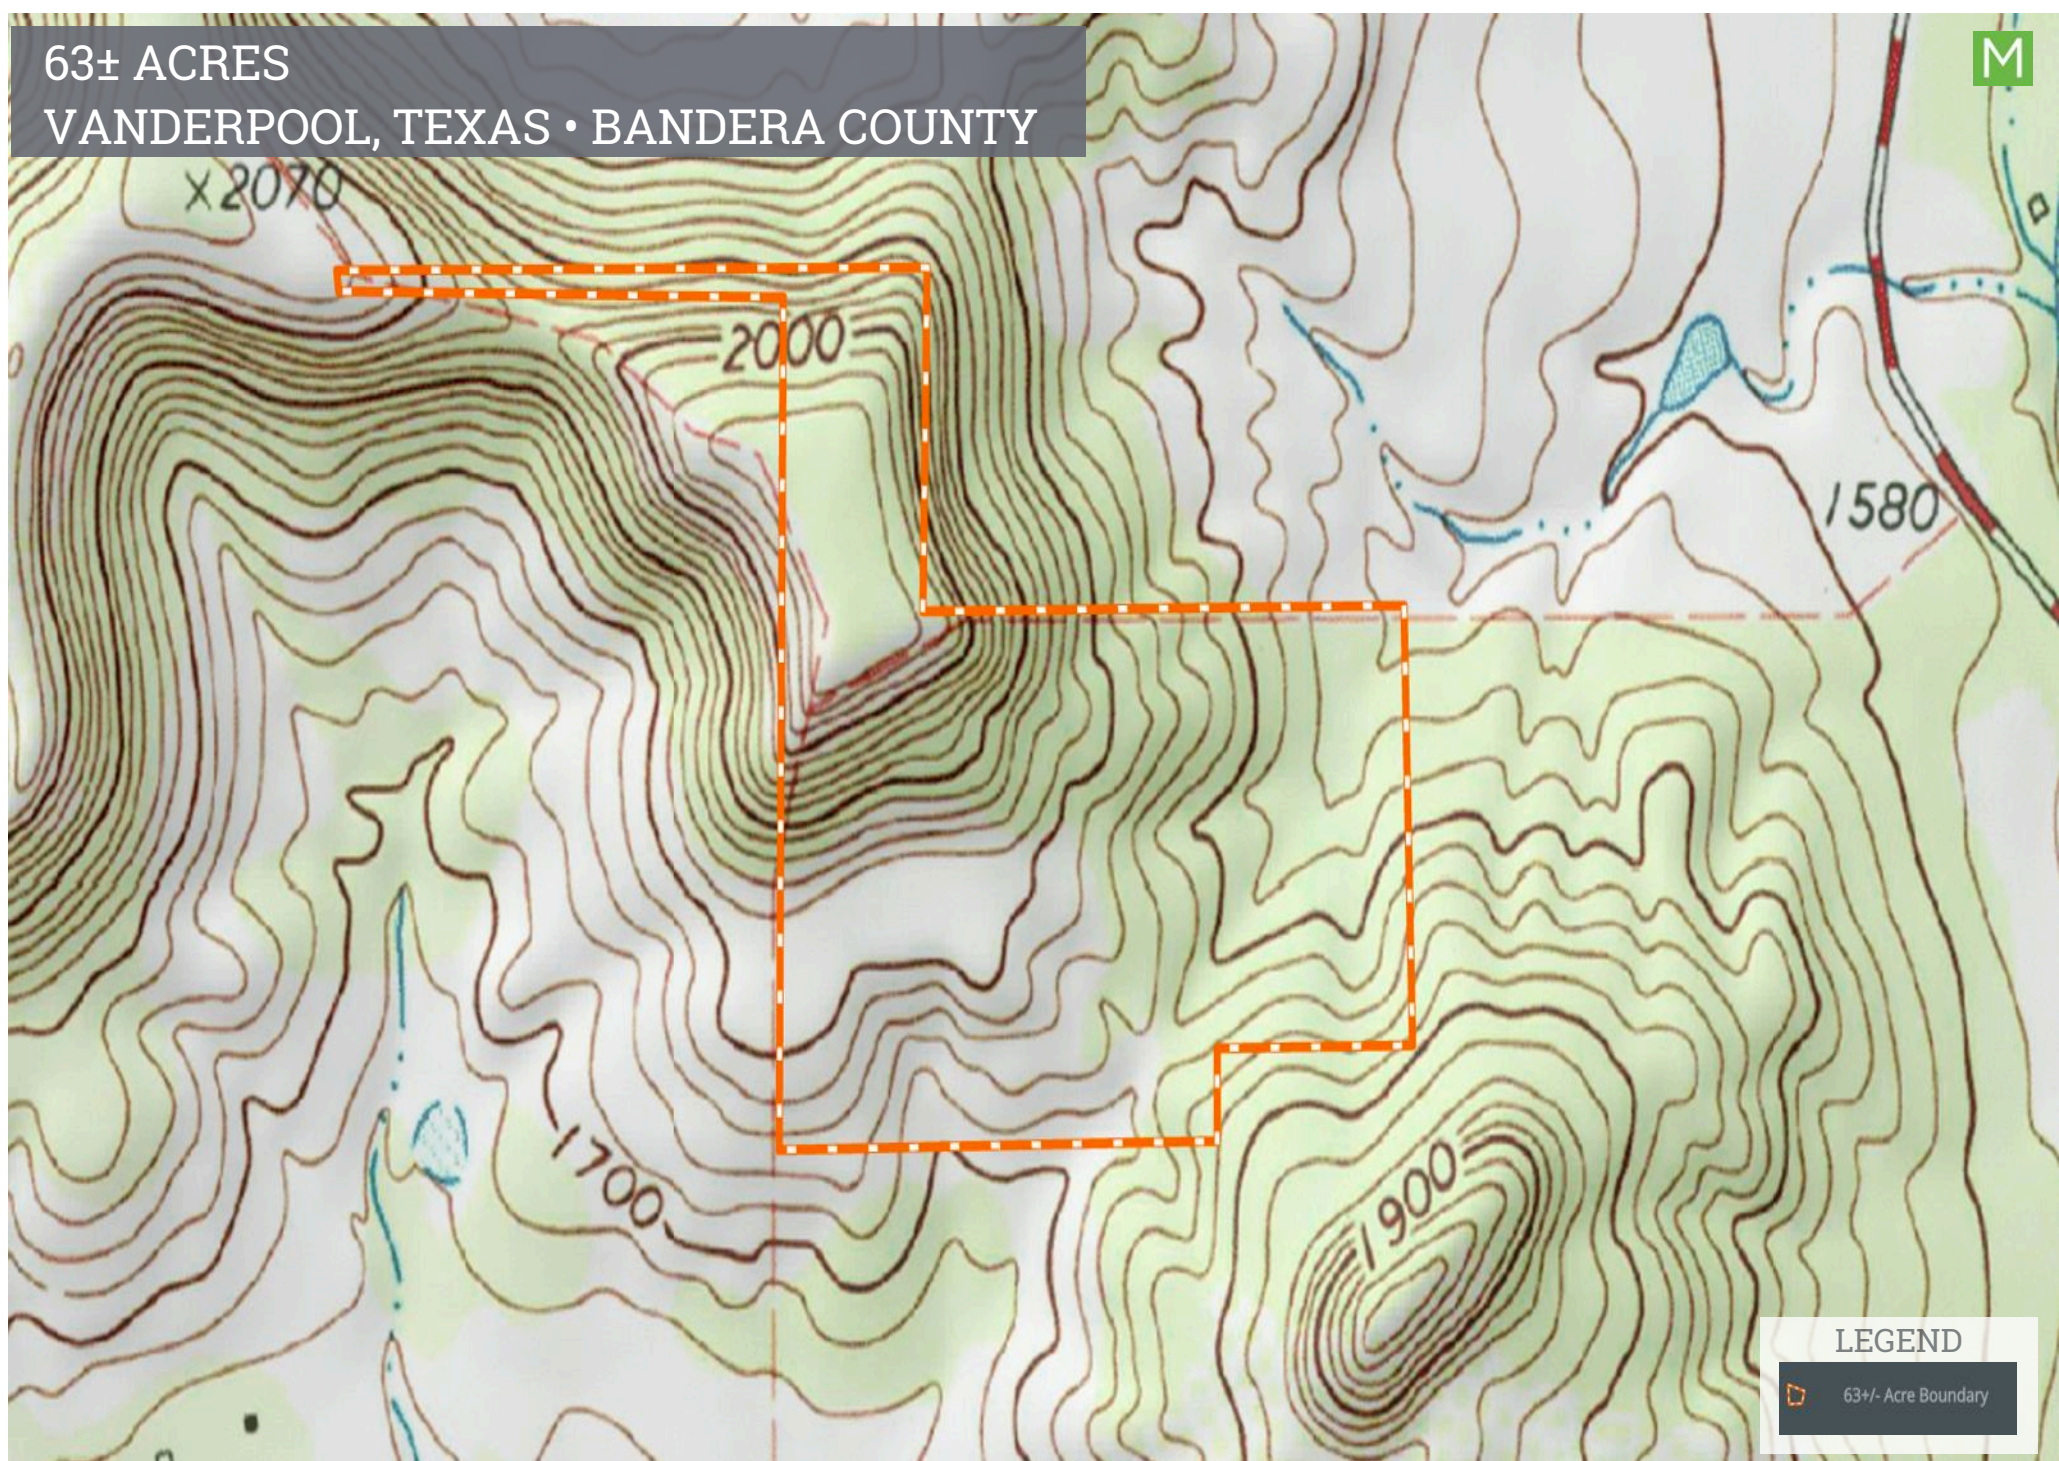

63± ACRES
VANDERPOOL, TEXAS • BANDERA COUNTY

LEGEND

-  63±- Acre Boundary

Lines and Acreage on aerial are approximate and may not represent exact boundary lines. Property is subject to survey.

BowndsRealtors.com

'Let us show you... Texas'