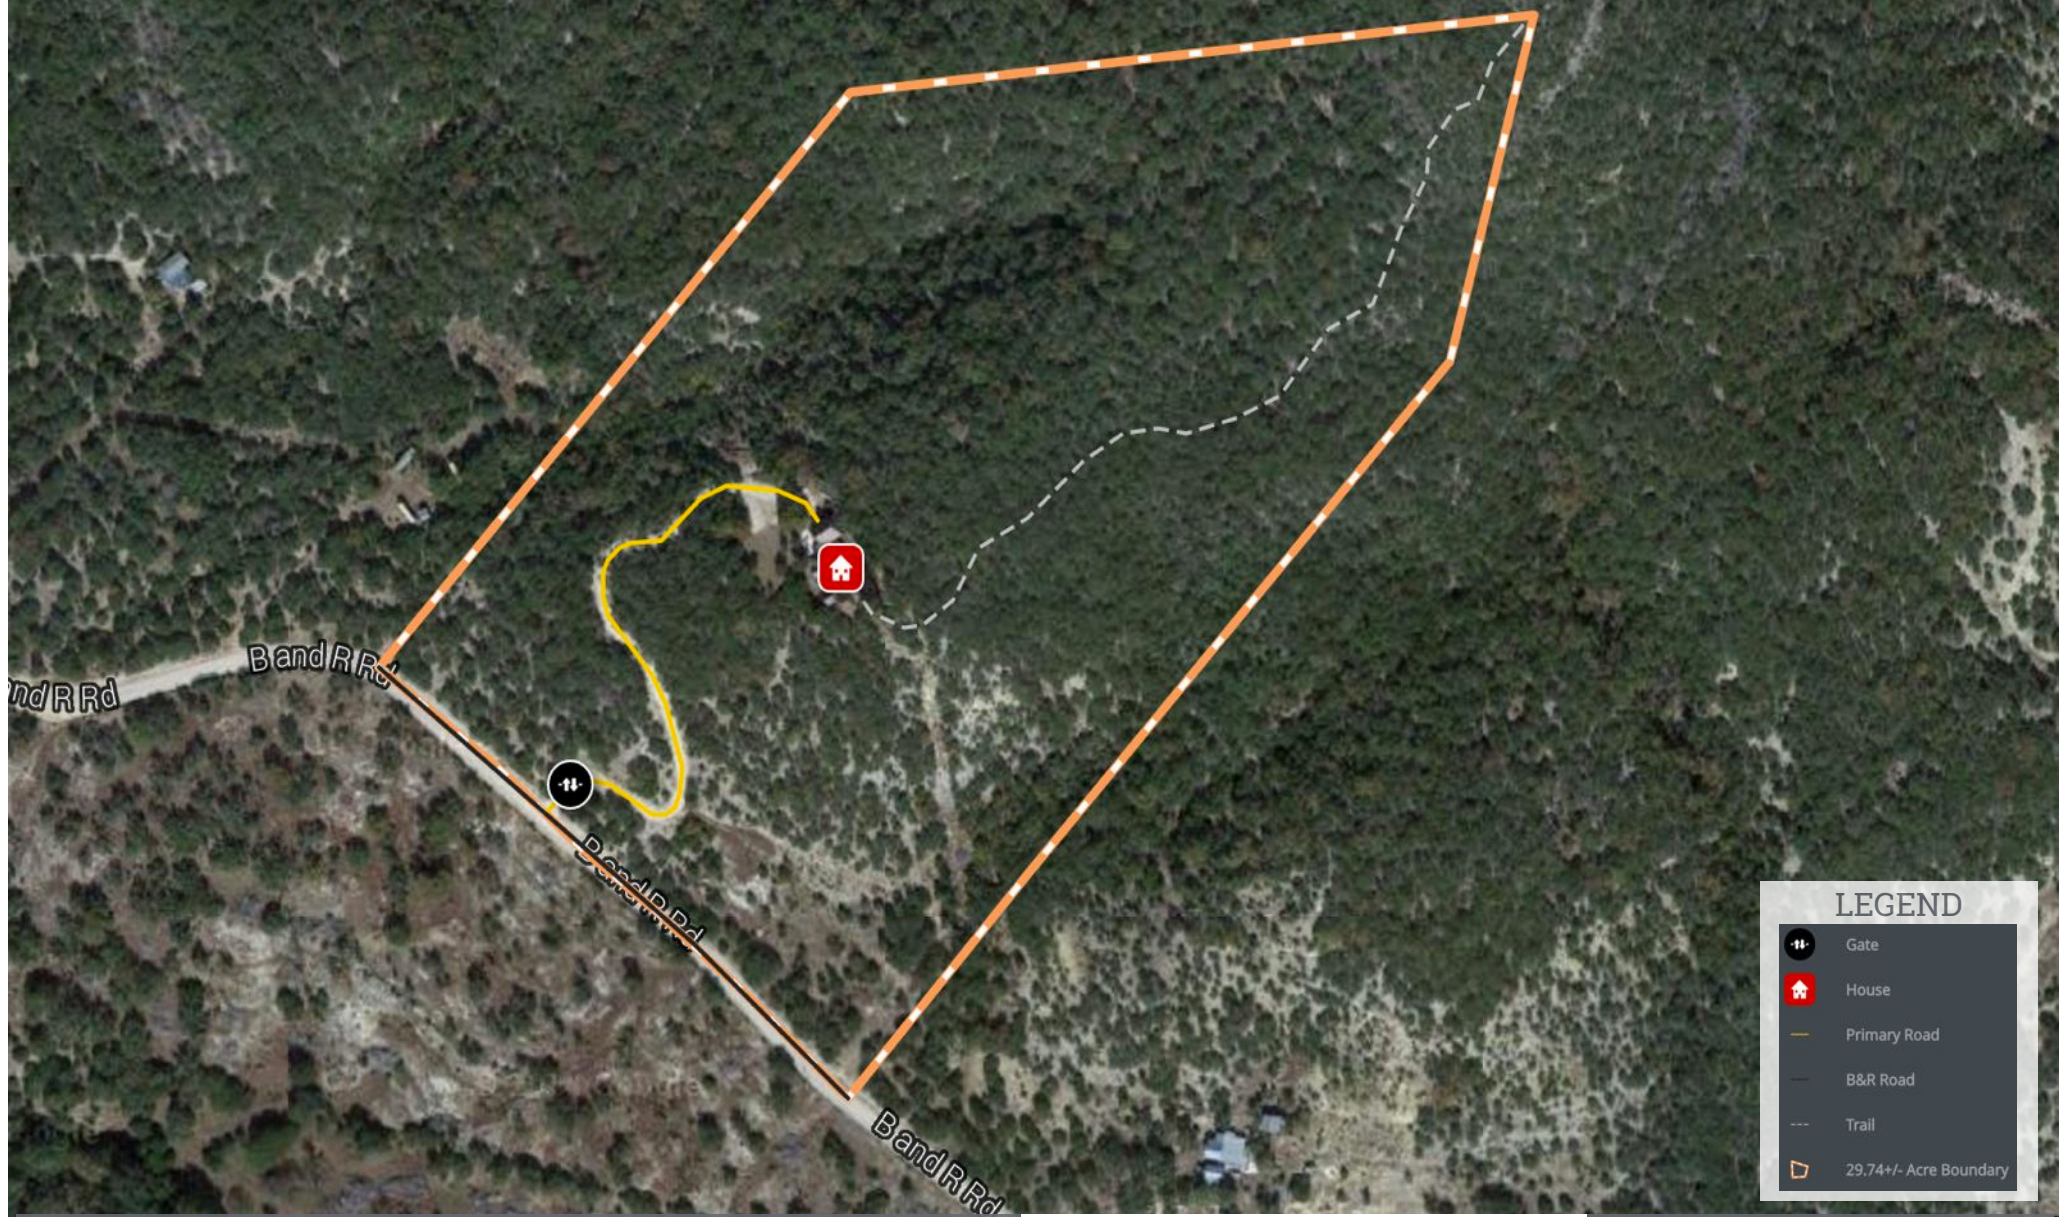

29.74± ACRES
UTOPIA, TEXAS • BANDERA COUNTY

LEGEND

- Gate
- House
- Primary Road
- B&R Road
- Trail
- 29.74±/- Acre Boundary

Lines and Acreage on aerial are approximate and may not represent exact boundary lines. Property is subject to survey.