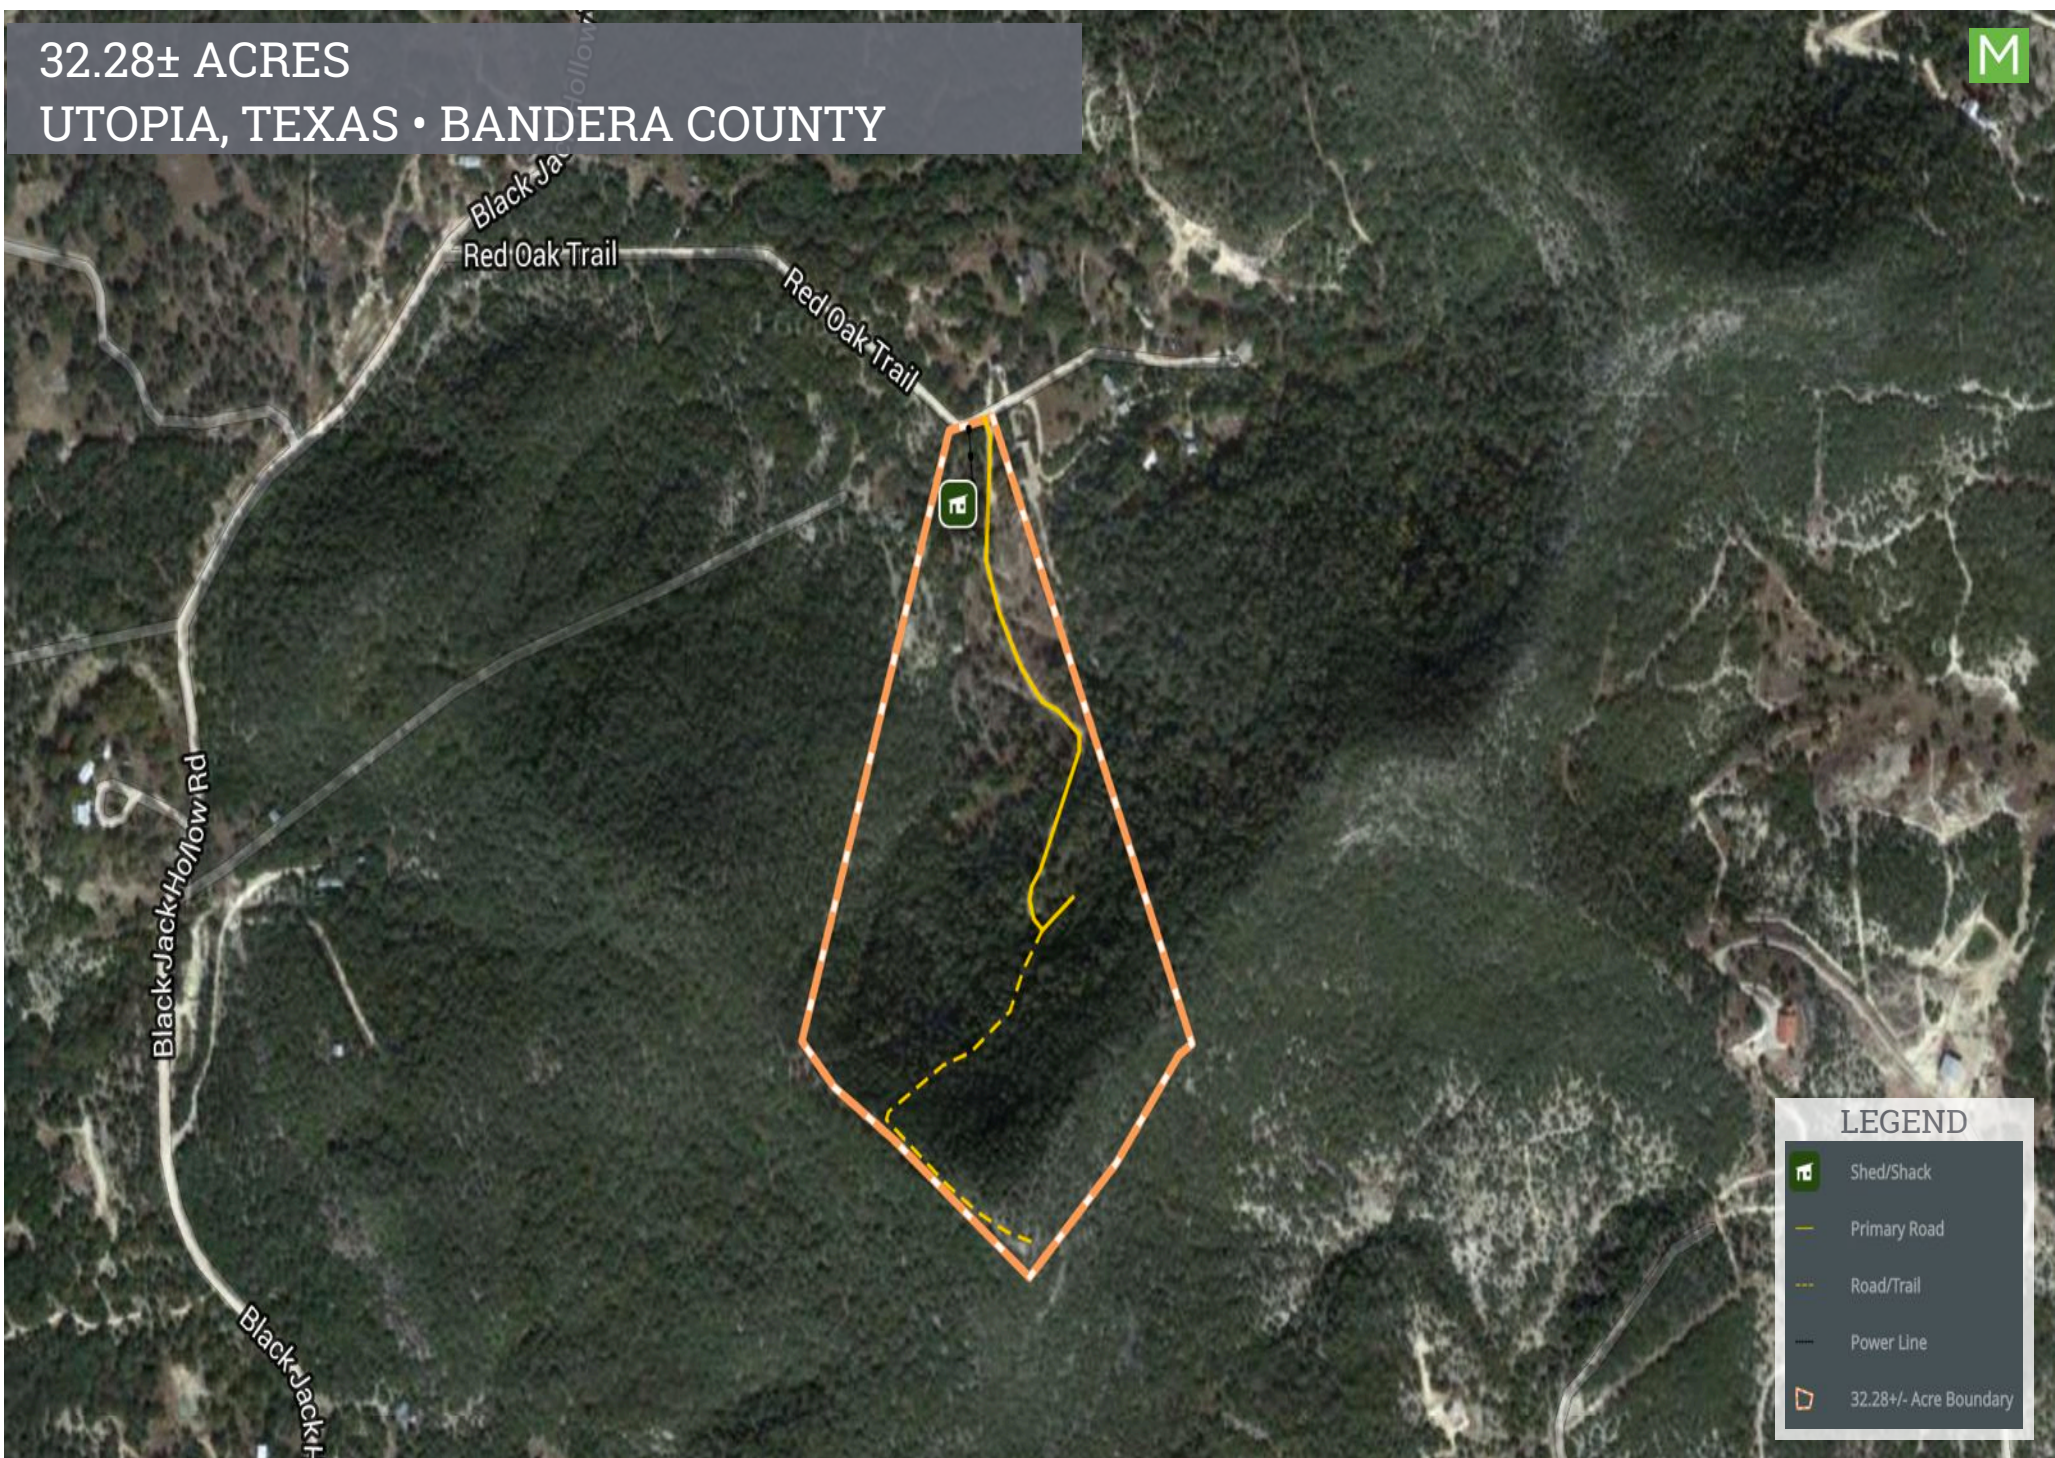

32.28± ACRES
UTOPIA, TEXAS • BANDERA COUNTY

LEGEND

- Shed/Shack
- Primary Road
- Road/Trail
- Power Line
- 32.28±/- Acre Boundary

Lines and Acreage on aerial are approximate and may not represent exact boundary lines. Property is subject to survey.